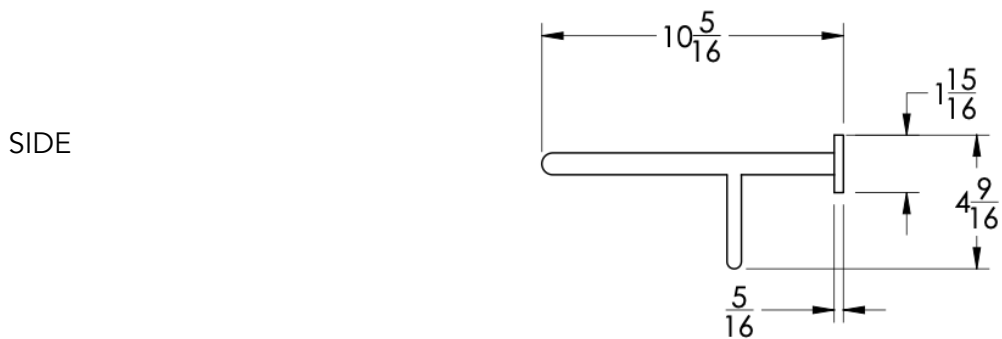

Dimensions in inches

NOTE: Dimensions subject to change without notice.