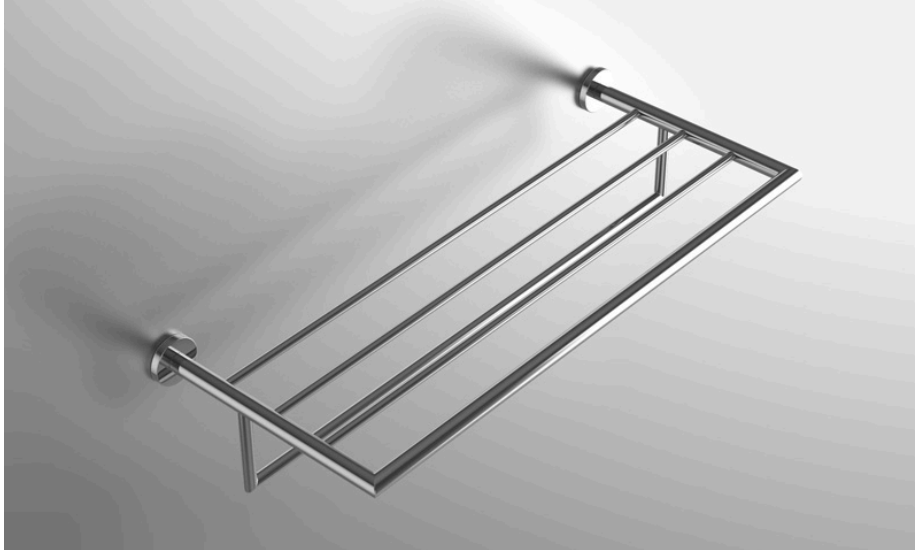

## FEATURES

- Premium 304 Grade Stainless Steel
- Solid Mount Construction
- Concealed Installation Hardware
- State of the art wall anchors included for installation on Dry wall or Tile

### TOWEL RACK WITH BAR

Model	Product	Finishes Available
FRM-TRKB24	24" Towel Rack With Bar	Multiple finishes available. Over 23 finishes to choose from.
FRM-TRKB20	20" Towel Rack With Bar	

FINISHES	Polished (-P)	Antique Copper (-ACOP)	Polished Gold (-PGLD)
	Brushed (-B)	Polished Brass (-PBRS)	Brushed Copper (-BCOP)
	Brushed Gold (-BGLD)	Matte White (-WHT)	Brushed Rose Gold (-BRGD)
	Matte Black (-BLK)	Brushed Modern Bronze (-BMBRZ)	Brushed Black (-BRBLK)
	Oil Rubbed Bronze (-ORB)	Glossy White (-GWHT)	Polished Black (-PBLK)
	Brushed Brass (-BBRS)	Polished Rose Gold (-PRGD)	Antique Nickel (-ANKL)
	Brushed Bronze (-BBRZ)	Unlacquered Brass (-UBRS)	Black Nickel (-NKBL)
	Antique Brass (-ABRS)	Polished Nickel (-PNKL)	