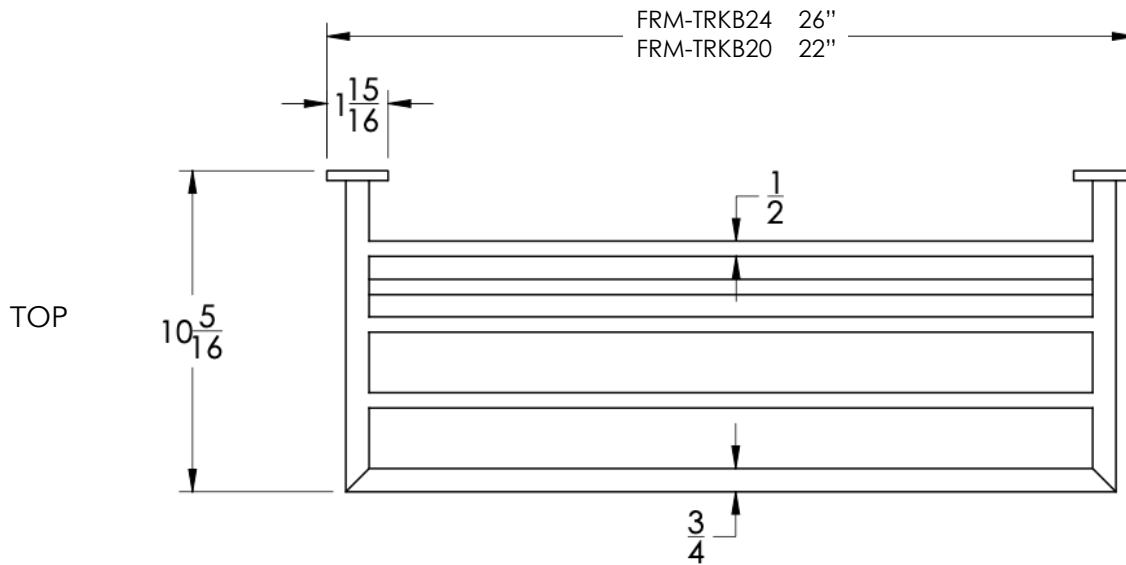

## FEATURES

- Premium 304 Grade Stainless Steel
- Solid Mount Construction
- Concealed Installation Hardware
- State of the art wall anchors included for installation on Dry wall or Tile

Dimensions in inches

NOTE: Dimensions subject to change without notice.