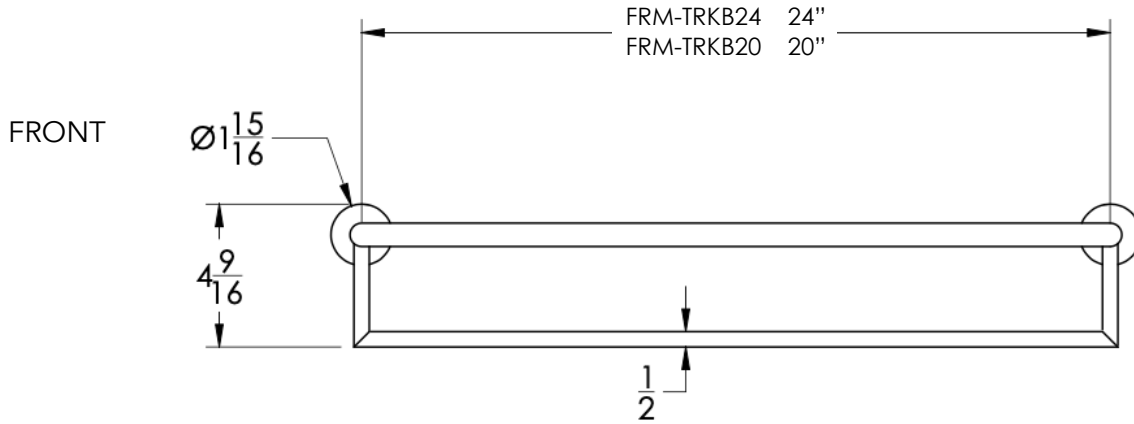

## FEATURES

- Premium 304 Grade Stainless Steel
- Solid Mount Construction
- Concealed Installation Hardware
- State of the art wall anchors included for installation on Dry wall or Tile

Dimensions in inches

NOTE: Dimensions subject to change without notice.